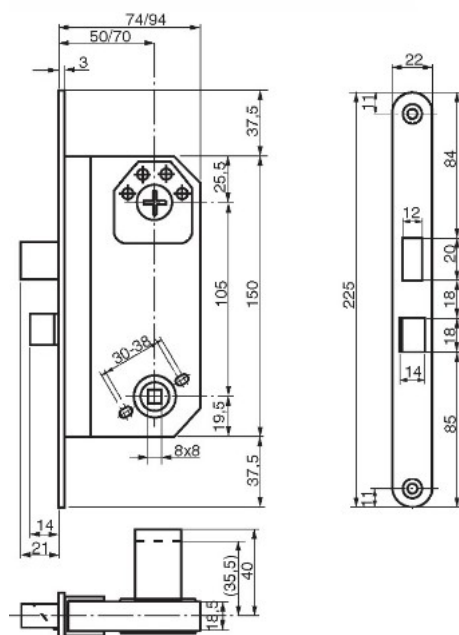

PRODUCT SHEET

Description:

Mortise Door Lock 8765, Right, 50mm Backset, W/Striker, Latch & Deadbolt 360DG Turn, Lock Body: 150x75mm, Front Plate, 22x225mm - SS-Look, Distance Between Axes: 105mm, For, Scandinavian Cylinders, F/Exterior & Interior Doors

Item number:

14.60.076-0

Units	Box	Carton	HS Code	Barcode
Pcs.			8301300000	
				5704866522496

SISO A/S

Mileparken 11
DK-2740 Skovlunde
Denmark
VAT: 24786013

Phone +45 45 830 900

www.siso.dk
siso@siso.dk

Danske Bank
Nytorv Branch
Copenhagen
SWIFT: DABADKKK